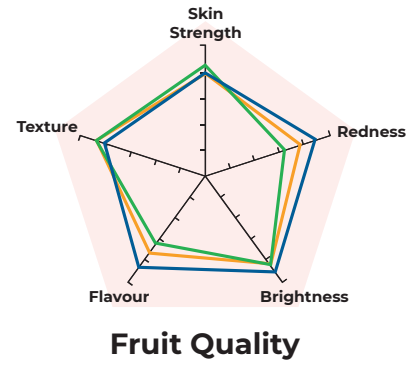

Cropping profile (2016) Malling™ Charm